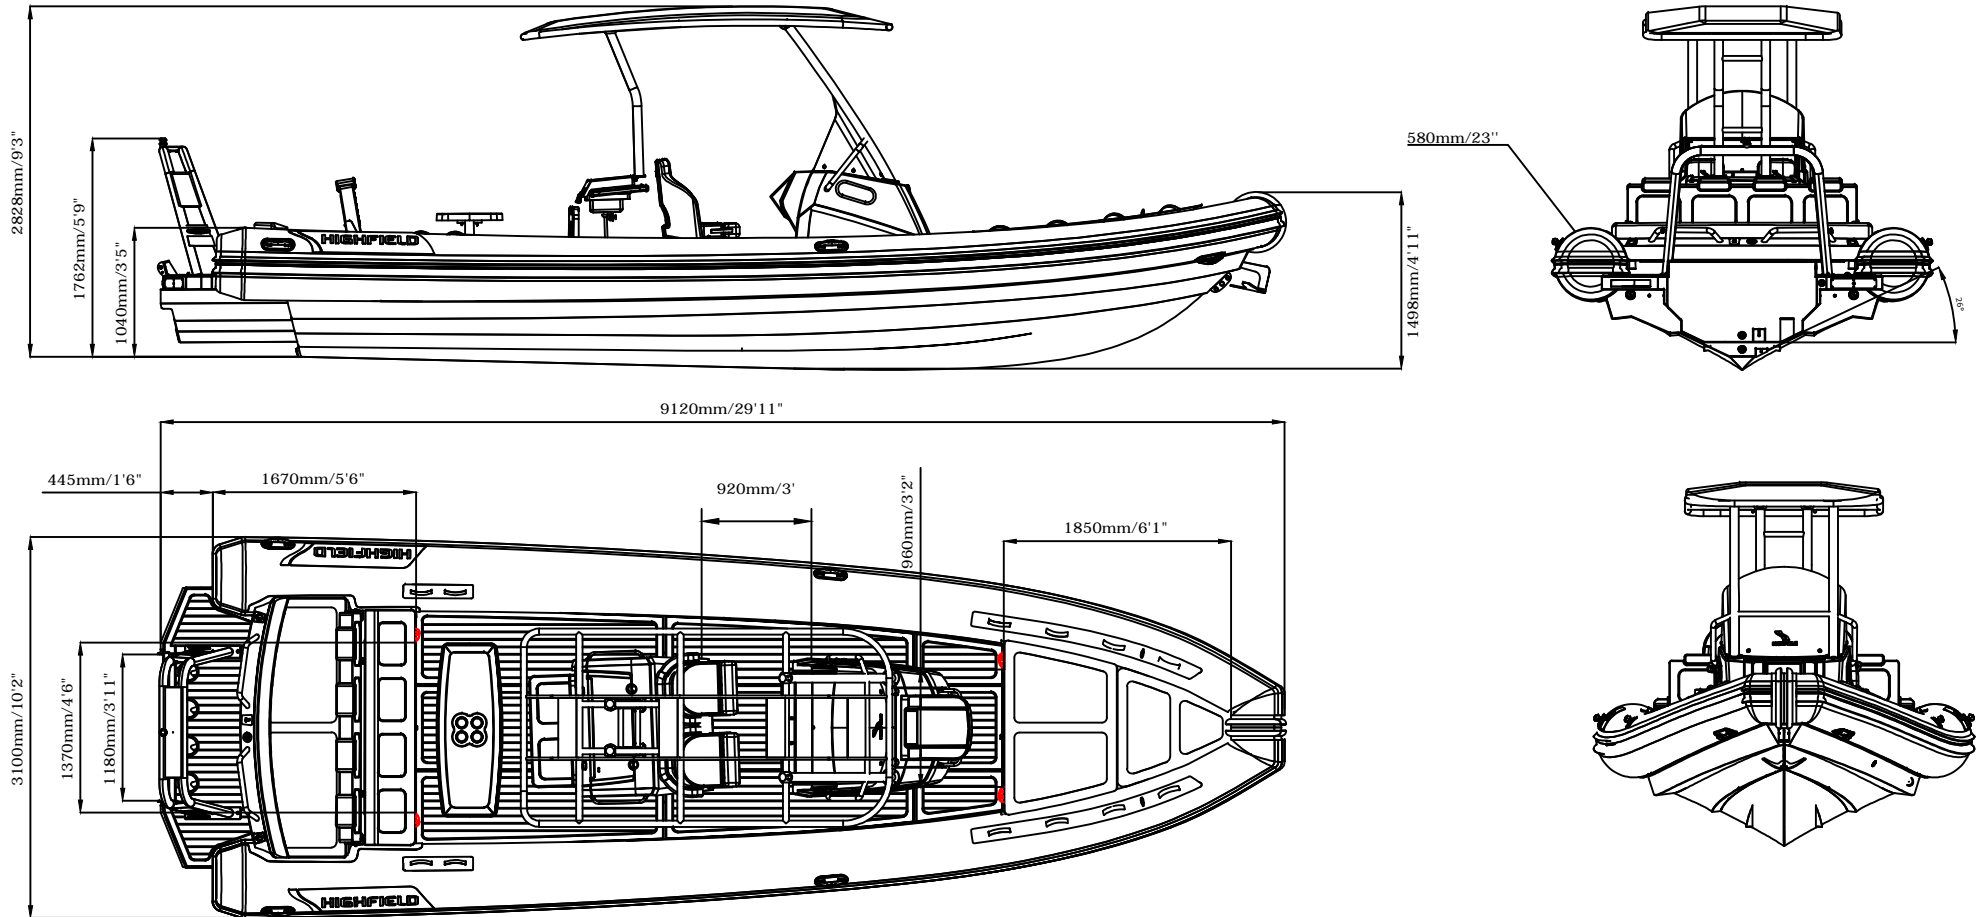

SPORT 900

SPECIFICATIONS

SPECIFICATIONS AND MAXIMUM CAPACITIES (Subject to change without notice. Tolerances: Dimensions ±2.5% Weight ±5%)

MODEL	ISO 6185 PART	ISO 6185	Person		#	Person		Shaft	Outboard Engine				Shower kit		Rollbar		Tow post		Fuel tank Capacity		Wet Weight (Approximate) 425HP (317.05KW) + Fuel		AIR CHAMBERS	Air Chambers			
			KG	LB		KG	LB		Max power	Max weight	KG	LB	KG	LB	KG	LB	KG	LB	L	GAL	KG	LB		PSI	BAR		
									KW	HP	KG	LB															
SPORT 900	4	B	1593	3512	15	1125	2480	UL	317.05	425	432	952	1780	3924	/	/	26	57	/	/	430	94	2520	5555	6	3.63	0.25

Boat weight includes: console ,seat